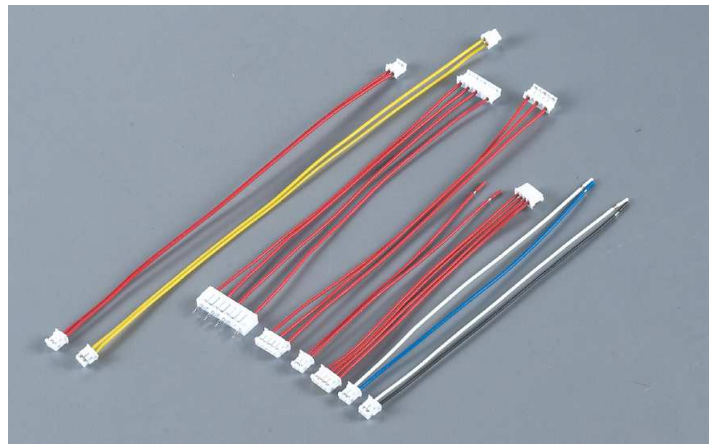

Use on Cash-Counting Machine

CM1 Electric Leakage wiring harness