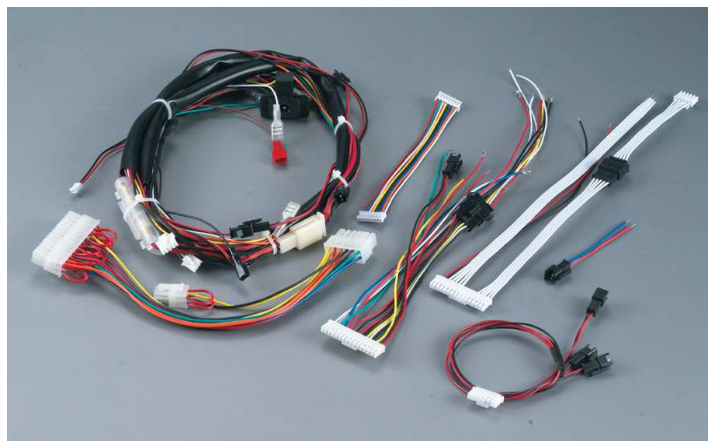

Use on Household Appliance-1

Use on Household Appliance-2

Compound rate circuit breaker wiring harness

Use on Battery Box

High Temperature Wiring Harness

Rectangular Connector Wire Harness

Equipment Cabinet Controlling Wiring Harness

Grounding Wiring Harness

Use on Coffeepot & Electric Hot water bottle

Use on Video Door Beel

Terminal Wiring Harness

Module trigger line Wiring Harness

Flat Cable Assembly

Shield Wiring Harness

Automobile and motorcycle wiring harness

Use on Bassinet

Use on Double Power

Use on Air circular Breaker

Use on speed controller

Copper braided Wire

Use on voltage regulator

Use on High current & storage battery

Use On Frequency Charger & SS

Use on Cash-Counting Machine

Use on watt hour meter

CM1 Electric Leakage wiring harness

Use on Led Lighting Appliance

Special Connection Wiring harness-1

Special Connection Wiring harness-2

Special Connection Wiring harness-3