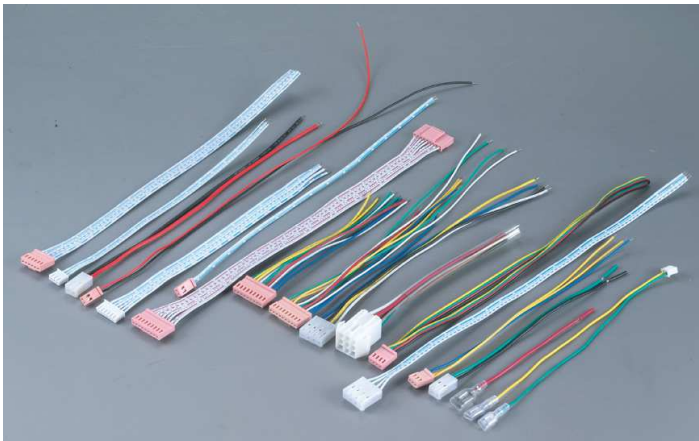

Grounding Wiring Harness

Use on Coffeepot & Electric Hot water bottle

Use on Video Door Beel

Terminal Wiring Harness

Module trigger line Wiring Harness

Flat Cable Assembly

Shield Wiring Harness

Automobile and motorcycle wiring harness

Use on Bassinet

Use on Double Power

Use on Air circular Breaker

Use on speed controller

Copper braided Wire

Use on voltage regulator

Use on High current & storage battery

Use On Frequency Charger & SS

Use on Cash-Counting Machine

Use on watt hour meter

CM1 Electric Leakage wiring harness

Use on Led Lighting Appliance

Special Connection Wiring harness-1

Special Connection Wiring harness-2

Special Connection Wiring harness-3

Special Connection Wiring harness-4

Special Connection Wiring harness-5