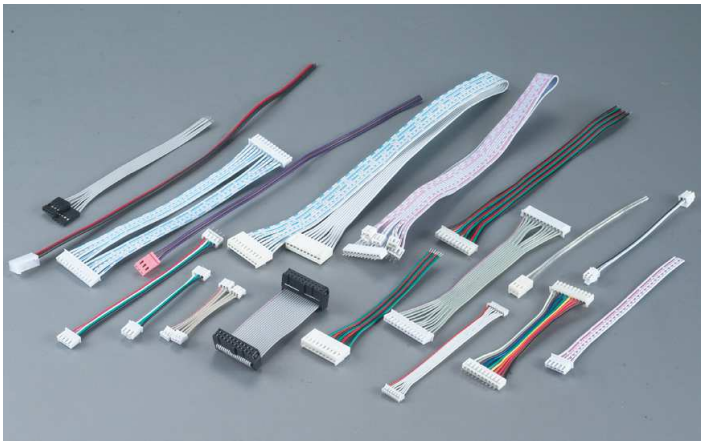

Use on Household Appliance-1

Use on Household Appliance-2

Compound rate circuit breaker wiring harness

Use on Battery Box

High Temperature Wiring Harness

Rectangular Connector Wire Harness

Equipment Cabinet Controlling Wiring Harness

Grounding Wiring Harness

Use on Coffeepot & Electric Hot water bottle

Use on Video Door Beel

Terminal Wiring Harness

Module trigger line Wiring Harness

Flat Cable Assembly

Shield Wiring Harness

Automobile and motorcycle wiring harness

Use on Bassinet

Use on Double Power

Use on Air circular Breaker

Use on speed controller

Copper braided Wire

Use on voltage regulator

Use on High current & storage battery

Use On Frequency Charger & SS

Use on Cash-Counting Machine

Use on watt hour meter

CM1 Electric Leakage wiring harness

Use on Led Lighting Appliance

Special Connection Wiring harness-1

Special Connection Wiring harness-2

Special Connection Wiring harness-3